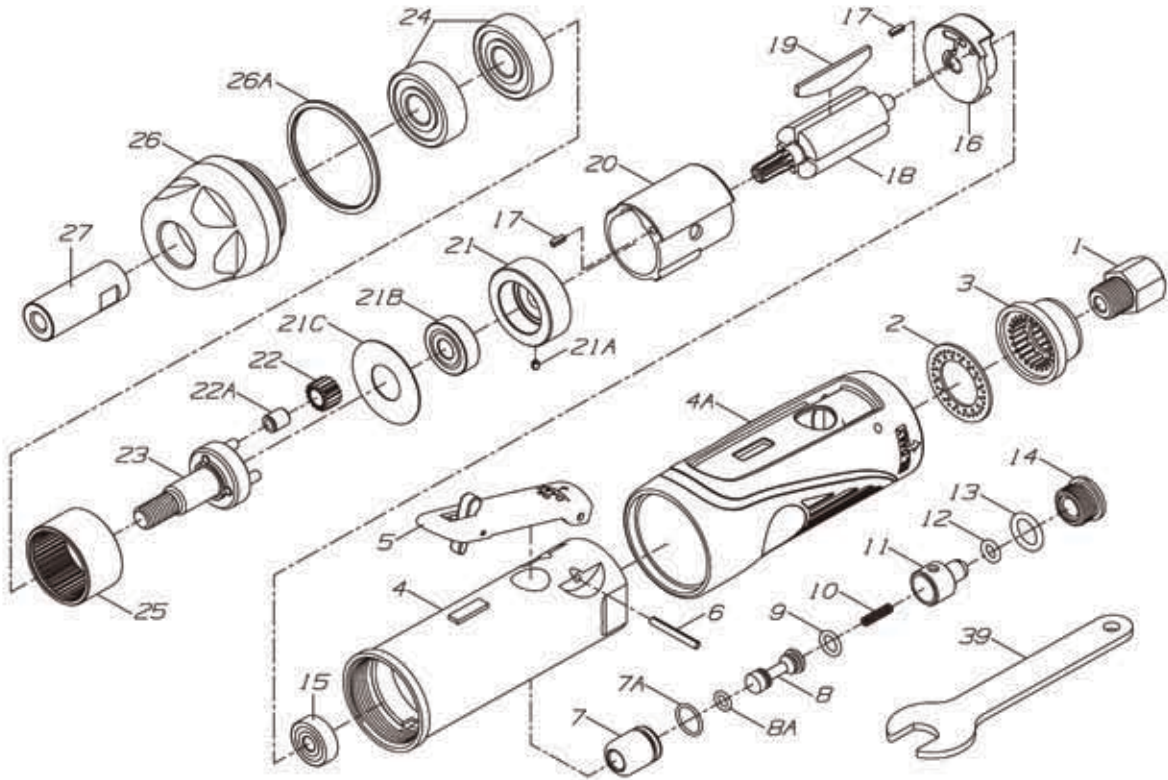

**Astro Pneumatic  
Tool Company**  
372 Old US Highway 52 South  
Mount Airy, NC 27030

Model:  
**203**

Product Type:  
**PINSTRIPE REMOVAL TOOL**

## PARTS BREAKDOWN

Call 1.800.221.9705 for questions concerning performance of the product or other inquiries.

### Parts List

Index	Part No.	Description	Qty	Index	Part No.	Description	Qty
1	T210-32	Inlet Bushing	1	16	T210-16	Rear Plate	1
2	T210-31	Exhaust Washer	1	17	T210-10	Pin	2
3	202-29	Exhaust Deflector	1	18	203-18	Rotor	1
4	203-04	Motor Housing	1	19	T210-15	Rotor Blade	4
4A	202-18A	Housing Sleeve	1	20	203-20	Cylinder	1
5	201-05	Safety Lever	1	21	203-21	Front End Plate	1
6	202-28	Pin	1	21A	T210-11P	Pin	1
7	T210-26	Valve	1	21B	T20AH-18	Ball Bearing	1
7A	T210-26P	O-Ring	1	21C	203-21C	Washer	1
8	T210-25	Throttle Valve	1	22	203-22	Gear	3
8A	T210-25P	O-Ring	1	22A	203-22A	Bushing	3
9	T210-24	O-Ring	1	23	203-23	Gear Plate	1
10	T210-23	Spring	1	24	203-24	Ball Bearing	2
11	T210-22	Air Regulator	1	25	203-25	Ring Gear	1
12	T210-21	O-Ring	1	26	203-26	Gear Cap	1
13	T210-20	O-Ring	1	26A	203-06	Ring	1
14	T210-19	Valve Screw	1	27	203-27	Spindle	1
15	T210-17	Ball Bearing	1	39	203-39	Spanner Wrench	1